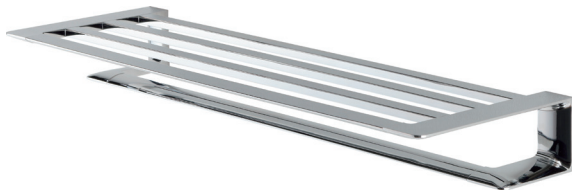

TOTO Accessories

Towel Shelf

YTS902BC

FEATURES

- Gorgeous and Generous Design
- Beautiful Curves, Noble Quality
- Easy to use and install

SPECIFICATIONS

- Size : 636W X 200D X 69H mm

PARTS DESCRIPTION

- YTS902BC : Towel Shelf

YTS902BC