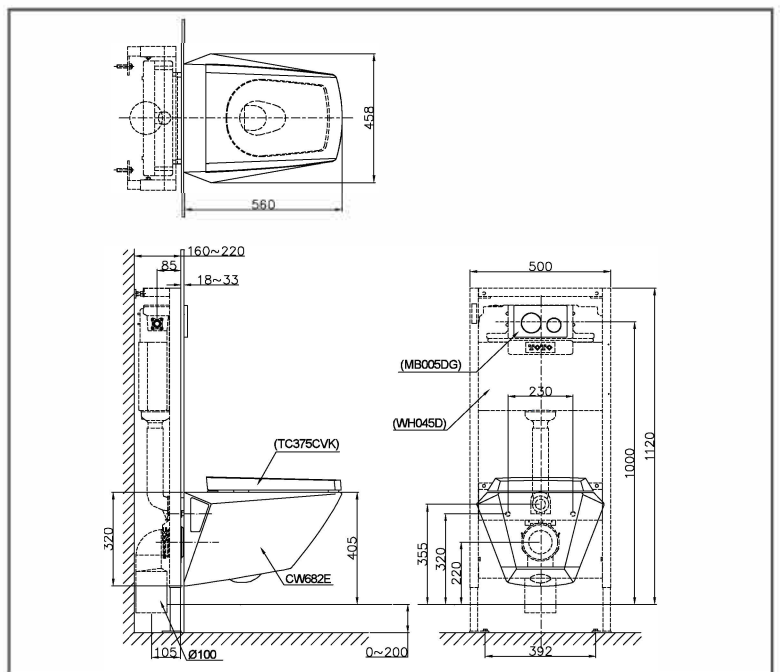

COLOURS

White(#W)

CW682E#XW/TCW375CVKR