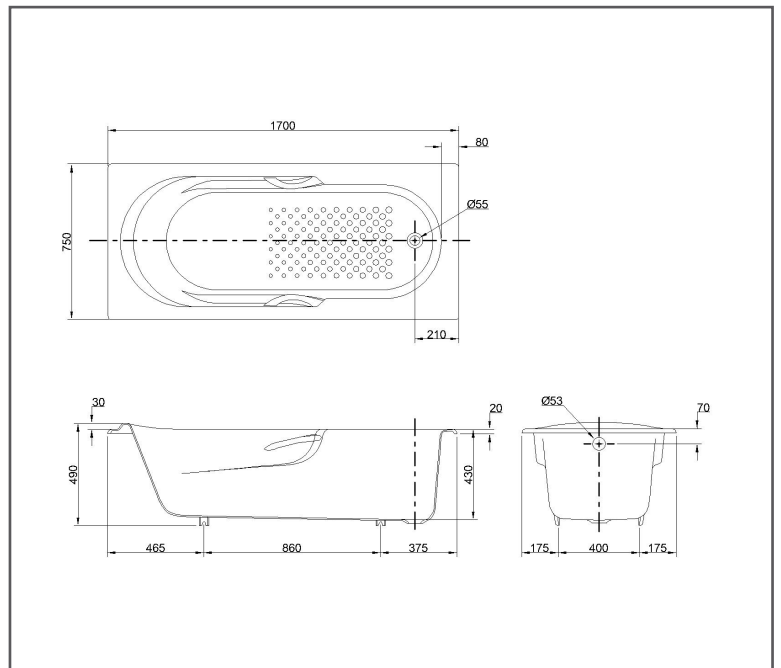

COLOURS

White(#W)

FBY1720NHPE#W