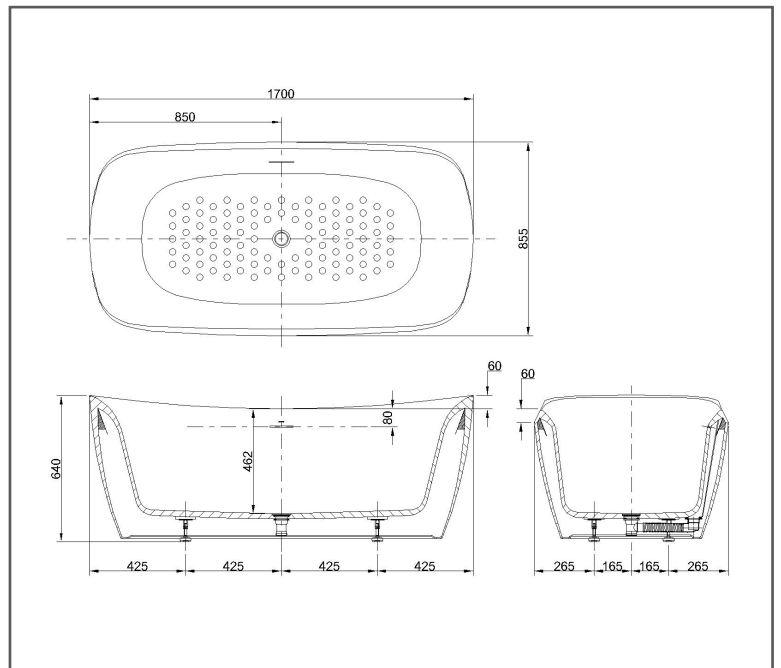

COLOURS

- Gloss White (#GW)
- Matte White (#MW)

PJY1734PWE#GW/ PJY1734PWE#MW