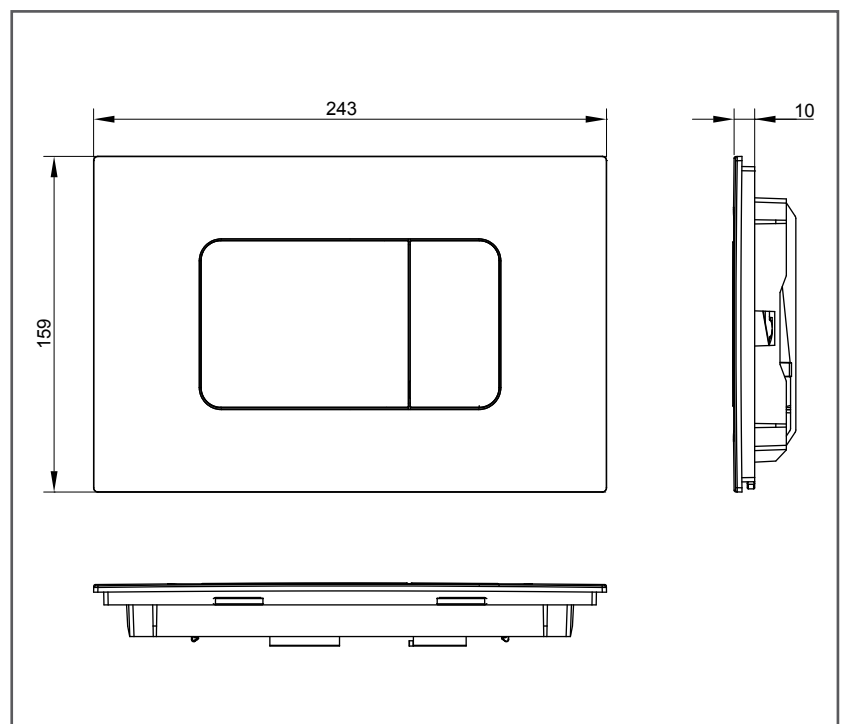

COLOURS

- MB170P#WH (White)
- MB170P#SS (Silver Matt)

MB170P#WH / MB170P#SS

Please consult, TOTO representative for more details.

All rights reserved by TOTO including but not limited to Improve & Change of Product Design, Specs or Availability at any time without prior notice