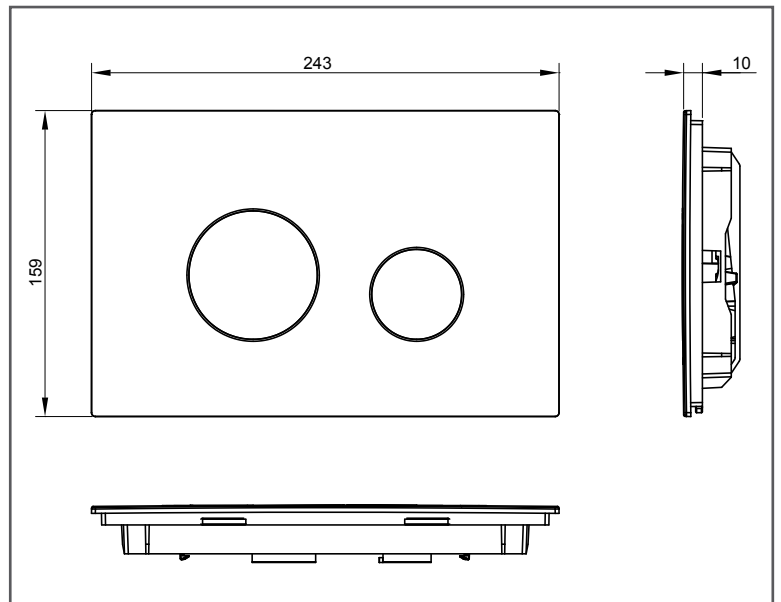

COLOURS

- MB174P#WH (White)
- MB174P#SS (Silver Matt)

MB174P#WH / MB174P#SS

Please consult, TOTO representative for more details.

All rights reserved by TOTO including but not limited to Improve & Change of Product Design, Specs or Availability at any time without prior notice