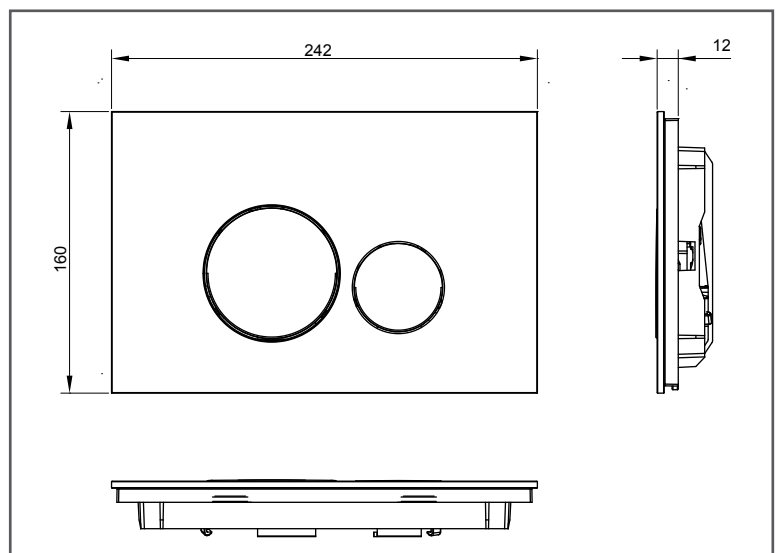

COLOURS

- MB176G#WH (White)

MB176G#WH