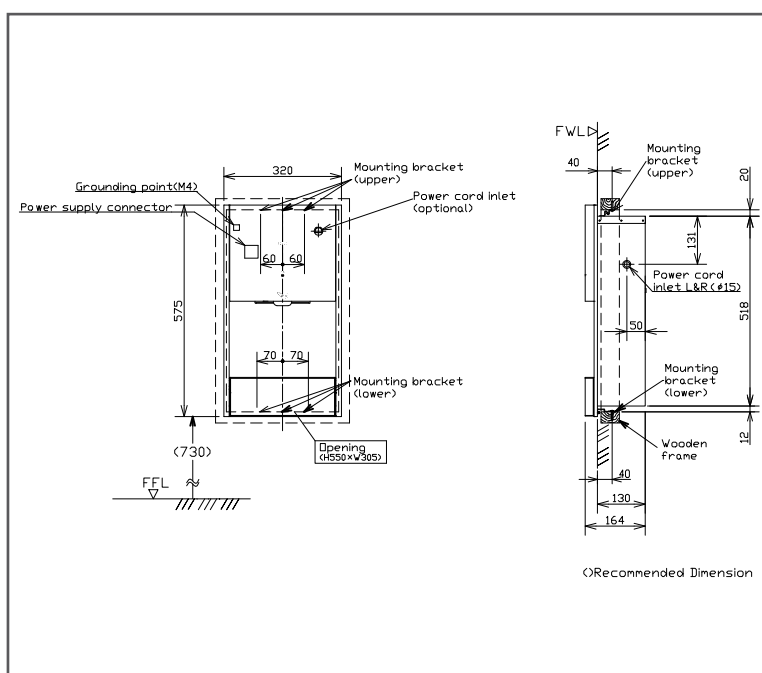

COLOURS

Metallic Silver

TYC602

Please consult, TOTO representative for more details.

All rights reserved by TOTO including but not limited to Improve & Change of Product Design, Specs or Availability at any time without prior notice