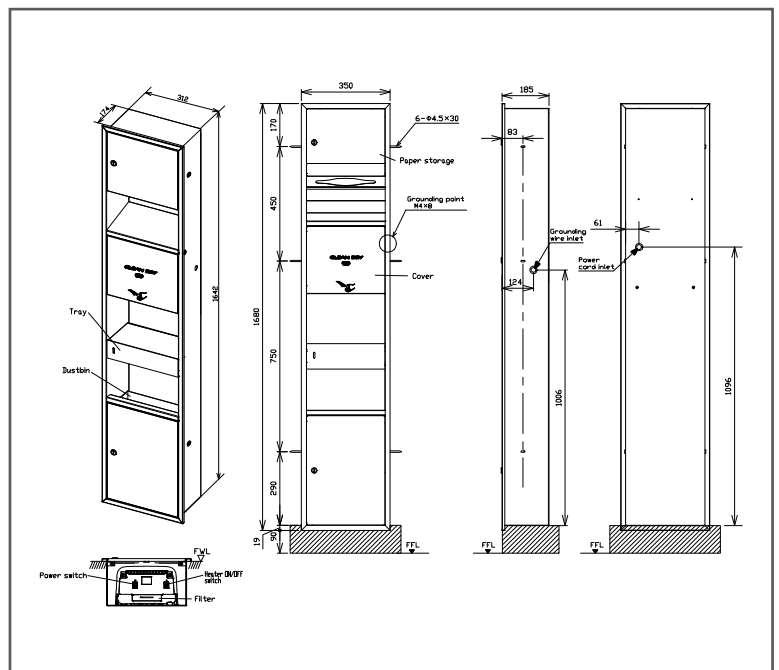

COLOURS

Metallic Silver

TYC602P

Please consult, TOTO representative for more details.

All rights reserved by TOTO including but not limited to Improve & Change of Product Design, Specs or Availability at any time without prior notice