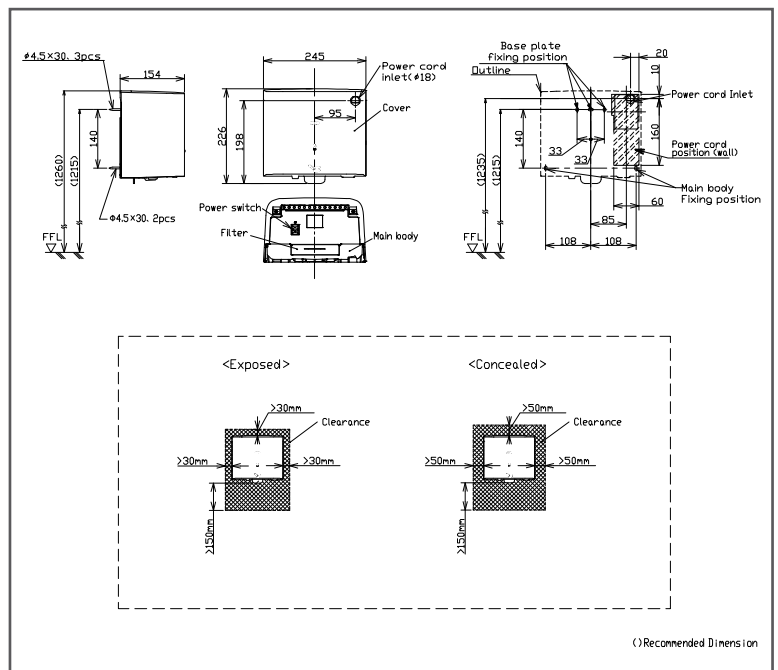

COLOURS

White

TYC122W

Please consult, TOTO representative for more details.

All rights reserved by TOTO including but not limited to Improve & Change of Product Design, Specs or Availability at any time without prior notice