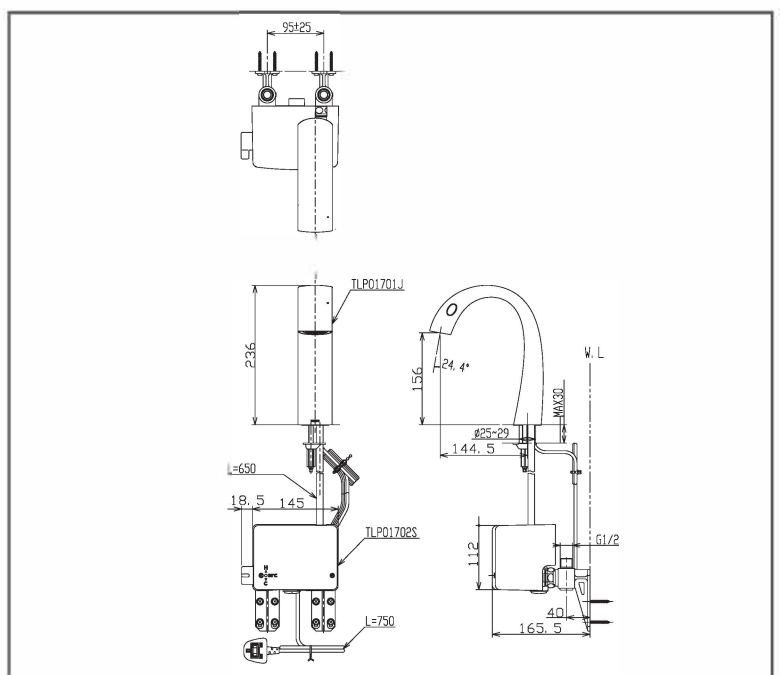

## SPECIFICATIONS

- Size : 236H mm
- Material : Brass
- Water Pressure : 0.25MPa ~ 1.0MPa
- Water Usage : 3.0 L/min
- Power Rating : AC Operated 220~240v

## PARTS DESCRIPTION

- TLP01701J : Auto Faucet (Spout Only)
- TLP01701J#BN (Brushed Nickel) : Auto Faucet (spout Only)
- TLP01702B : Controlling Unit

TLP01701J/TLP01702B/TLP01702B

Please consult, TOTO representative for more details.