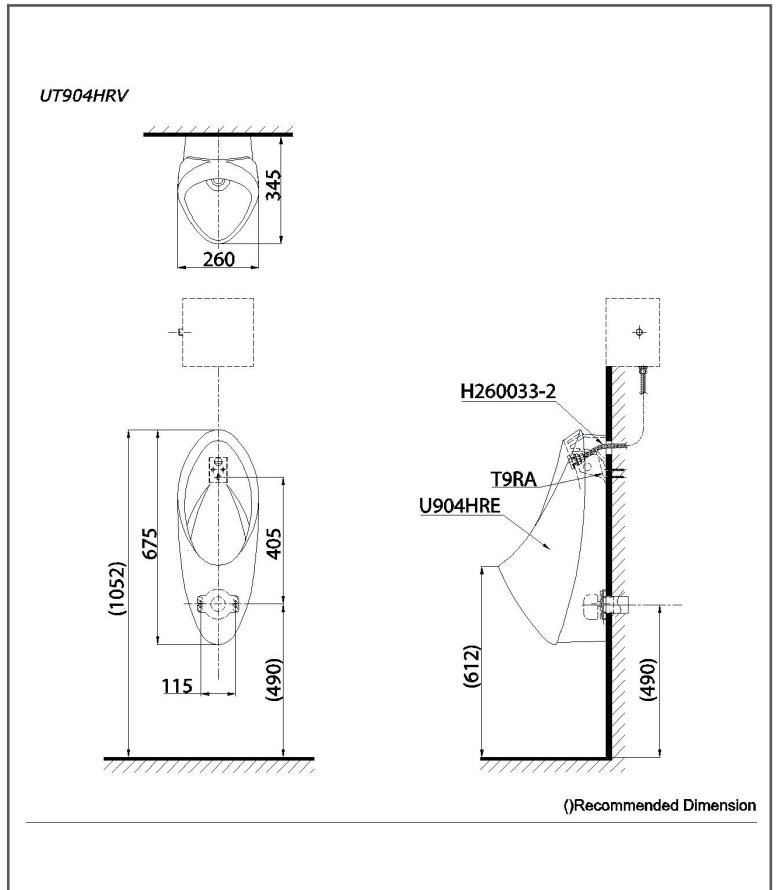

TOTO

URINAL

Wall Hung Urinal

**UW904M#NW1/
UW904VM#NW1**

FEATURES

- Compact design with privacy shields
- Easy and flexible installation

SPECIFICATIONS

- Water Use : 0.5L
- Water Pressure : 0.25MPa ~ 0.75MPa
- Size : 260W x 345D x 675H mm

PARTS DESCRIPTION

- UW904M#NW1 : Wall Hung Urinal (Top Inlet) with Wall Flange
- UW904VM#NW1 : Wall Hung Urinal (Back Inlet) with Wall Flange

COLOURS

White

UW904M#NW1/UW904VM#NW1

Please consult, TOTO representative for more details.