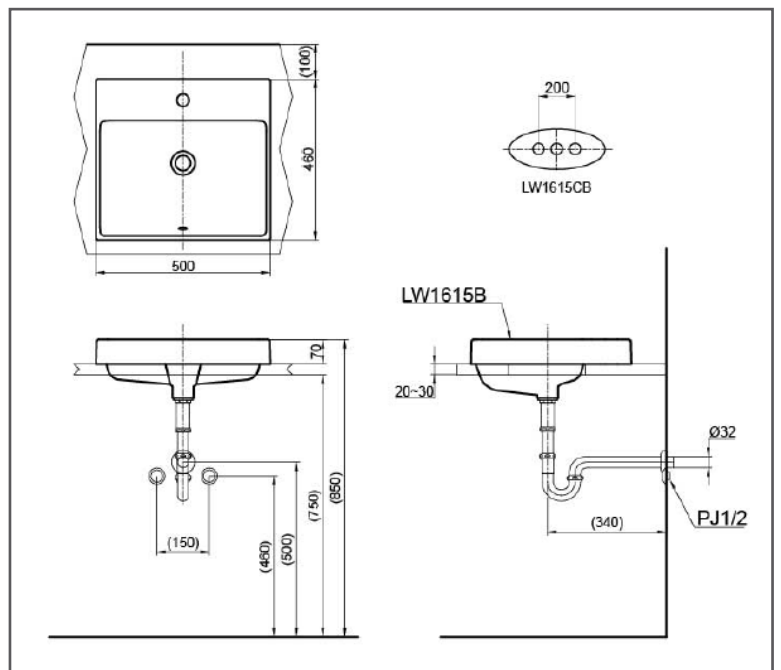

SPECIFICATIONS

- Size : 500W x 460D x 70H mm
- Material : Ceramic

PARTS DESCRIPTION

Wash basin Faucet is Not Included

- LW1615CB#XW : Console wash basin

COLOURS

White

LW1615CB#XW