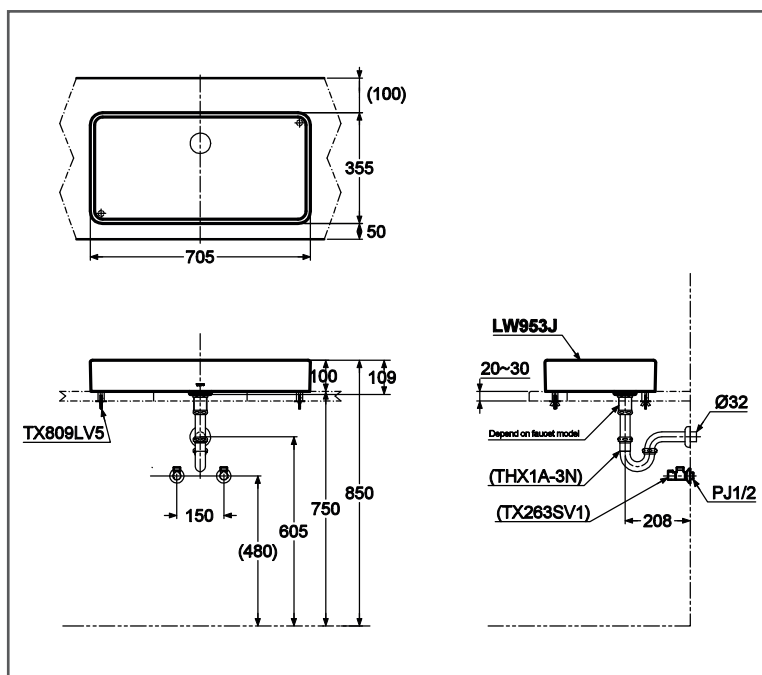

TOTO WASH BASIN

Console Wash Basin

LW953JW/F#W

FEATURES

- Broad Stylish Design

SPECIFICATIONS

- Size : 705W x 355D x 100H mm
- Material : Ceramic

PARTS DESCRIPTION

- LW953JW/F#W : Console Wash Basin
- TX809LV5 : Bracket

Wash basin Faucet & Supporting Fitting are not included

COLOURS

White

LW953JW/F#W

Please consult, TOTO representative for more details.

All rights reserved by TOTO including but not limited to Improve & Change of Product Design, Specs or Availability at any time without prior notice