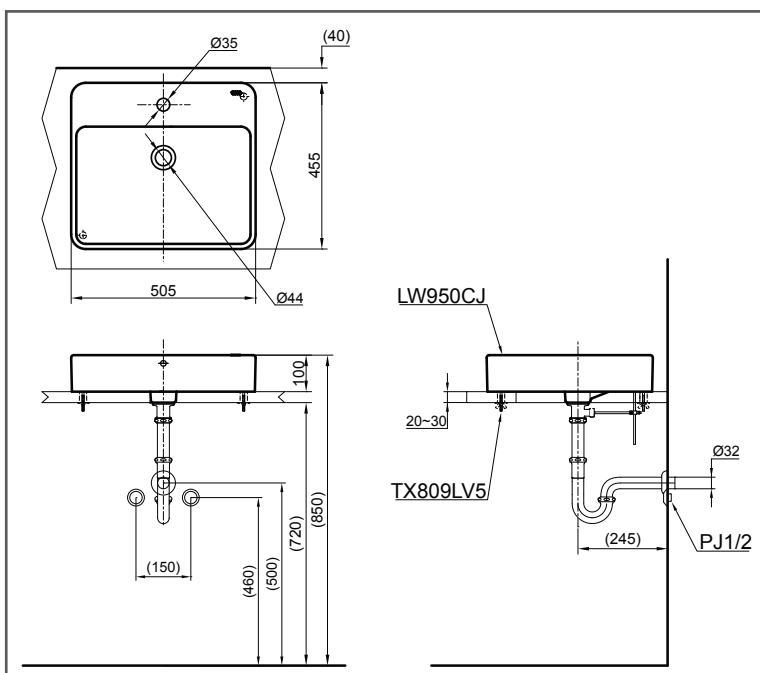

COLOURS

White

LW950CJW/F#W