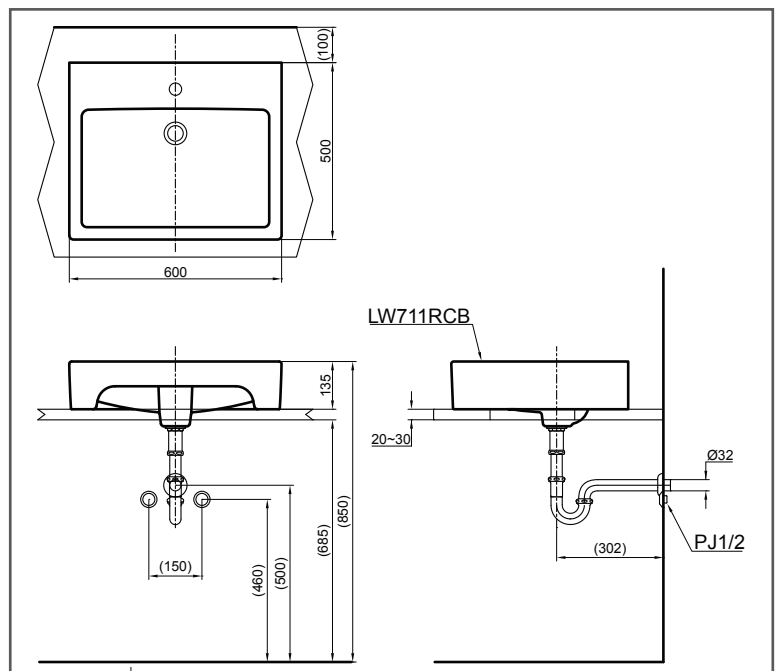

TOTO WASH BASIN

Console Wash Basin

LW711RCB#XW

FEATURES

- Stylish, above counter design
- CEFIONTECT technology: super smooth, ion barrier glazing for a clean lavatory
- Fully-exposed square console wash basin, showing simplicity and fashion

SPECIFICATIONS

- Size : 600W x 500D x 135H mm
- Material : Ceramic

PARTS DESCRIPTION

- LW711RCB#XW : Console Wash Basin (Single Hole Faucet)

COLOURS

White

LW711RCB#XW

Please consult, TOTO representative for more details.