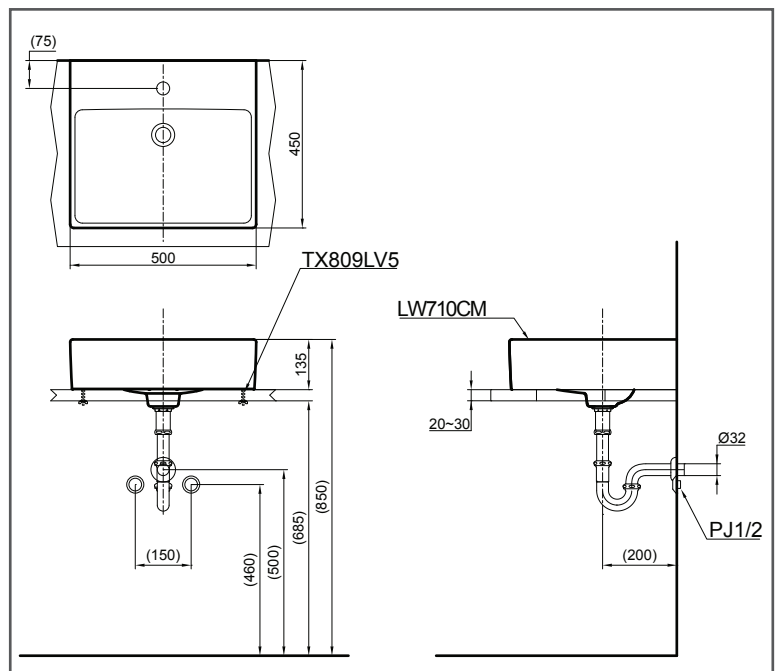

TOTO WASH BASIN

Console Wash Basin

LW710CM#NW1

FEATURES

- Contemporary styling
- CEFIONTECT technology: super smooth, ion barrier glazing for a clean wash basin
- Petite, for little space
- Rear Overflow

SPECIFICATIONS

- Size : 500W x 450D x 135H mm
- Material : Ceramic

PARTS DESCRIPTION

- LW710CM#NW1 : Console Wash Basin
- TX809LV5 : Bracket

COLOURS

White

LW710CM#NW1

Please consult, TOTO representative for more details.

All rights reserved by TOTO including but not limited to Improve & Change of Product Design, Specs or Availability at any time without prior notice