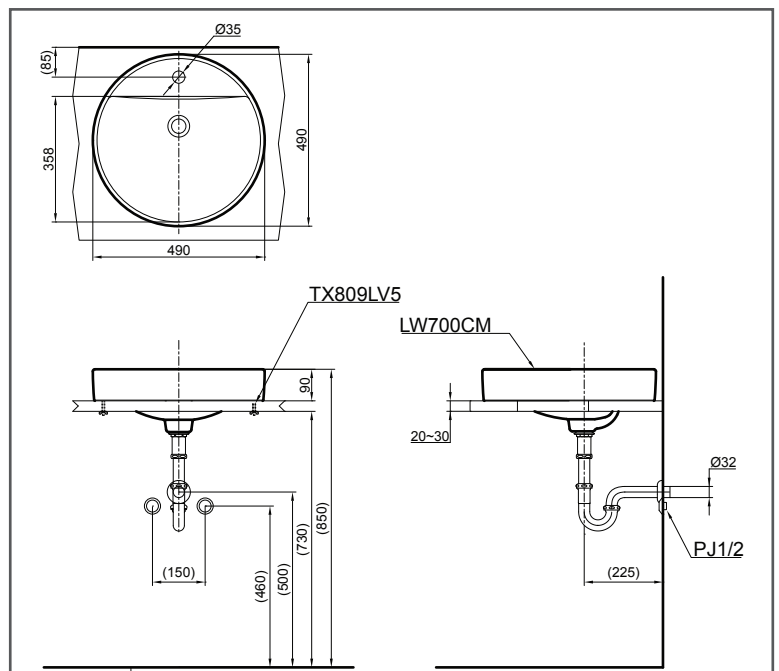

## SPECIFICATIONS

- Size : 490W x 490D x 90H mm
- Material : Ceramic

## PARTS DESCRIPTION

Faucet not included

- LW700CM#NW1 : Console Wash Basin
- TX809LV5 : Bracket

## COLOURS

White

LW700CM#NW1

Please consult, TOTO representative for more details.

All rights reserved by TOTO including but not limited to Improve & Change of Product Design, Specs or Availability at any time without prior notice