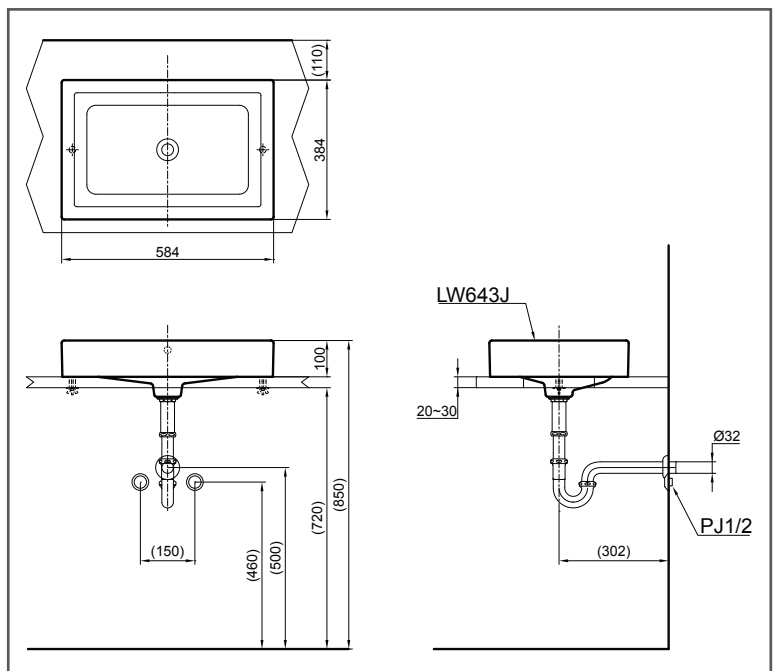

TOTO WASH BASIN

Console Wash Basin

LW643JW/F#W

FEATURES

- Board Stylish Design

SPECIFICATIONS

- Size : 584W x 384D x 100H mm
- Material : Ceramic

PARTS DESCRIPTION

Faucet not included

- LW643JW/F#W : Console Wash Basin

COLOURS

White

LW643JW/F#W

Please consult, TOTO representative for more details.

All rights reserved by TOTO including but not limited to Improve & Change of Product Design, Specs or Availability at any time without prior notice