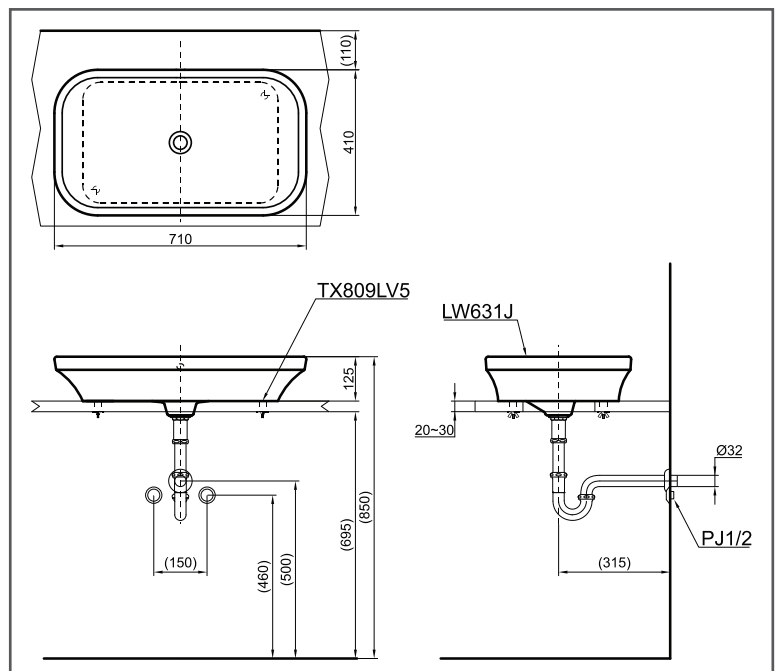

COLOURS

White

LW631JW/F#W