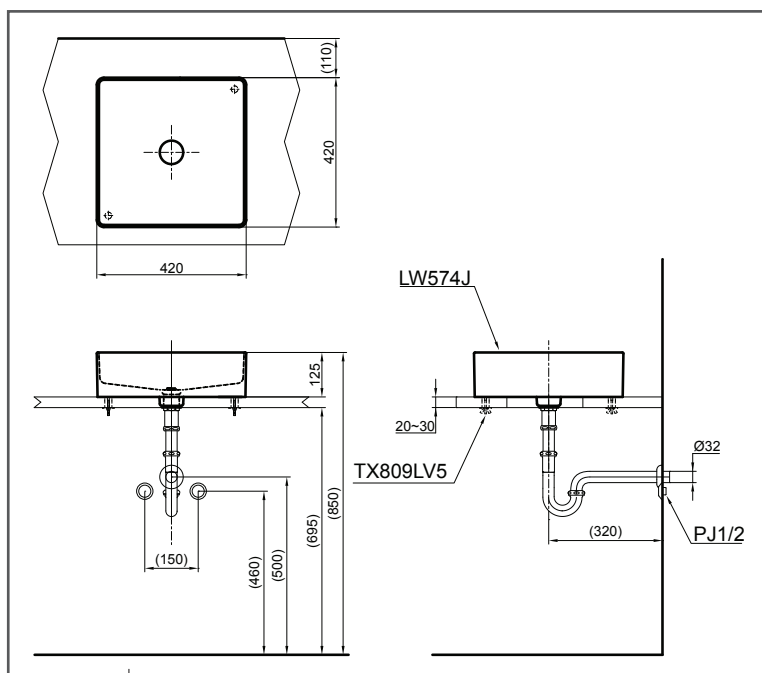

TOTO WASH BASIN

Console Wash Basin

LW574JW/F#W

FEATURES

- Simple square geometry with sleek and stylish design console wash basin

SPECIFICATIONS

- Size : 420W x 420D x 125H mm
- Material : Ceramic

PARTS DESCRIPTION

Faucet not included

- LW574JW/F#W : Console Wash Basin w/o Brackets

COLOURS

White

LW574JW/F#W

Please consult, TOTO representative for more details.

All rights reserved by TOTO including but not limited to Improve & Change of Product Design, Specs or Availability at any time without prior notice