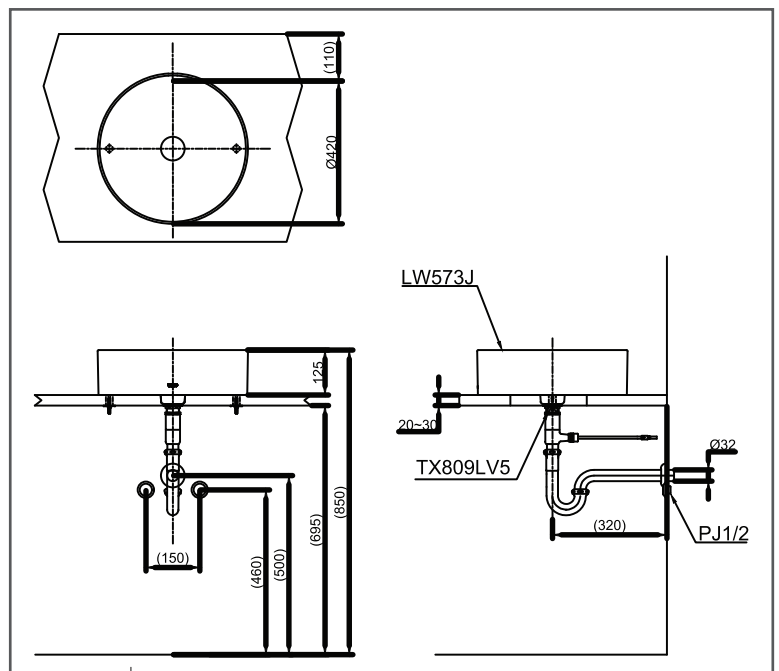

TOTO WASH BASIN

Console Wash Basin

LW573JW/F#W

FEATURES

- Round, Sleek & Modern Design Console Wash Basin

SPECIFICATIONS

- Size : 420W x 420D x 125H mm
- Material : Ceramic

PARTS DESCRIPTION

- LW573JW/F#W : Console Wash Basin
- TX809L : Bracket

COLOURS

White

LW573JW/F#W

Please consult, TOTO representative for more details.

All rights reserved by TOTO including but not limited to Improve & Change of Product Design, Specs or Availability at any time without prior notice