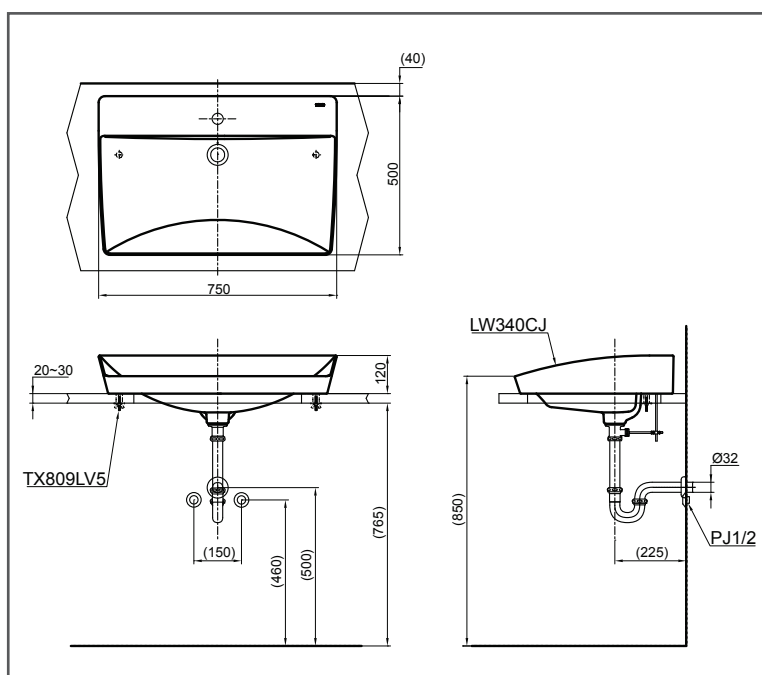

TOTO WASH BASIN

Console Wash Basin

LW340CJW/F#W

FEATURES

- Board Stylish Design

SPECIFICATIONS

- Size : 750W x 500D x 120H mm
- Material : Ceramic

PARTS DESCRIPTION

- LW340CJW/F#W : Console Wash Basin
- TX809LV5 : Bracket

COLOURS

White

LW340CJW/F#W

Please consult, TOTO representative for more details.

All rights reserved by TOTO including but not limited to Improve & Change of Product Design, Specs or Availability at any time without prior notice