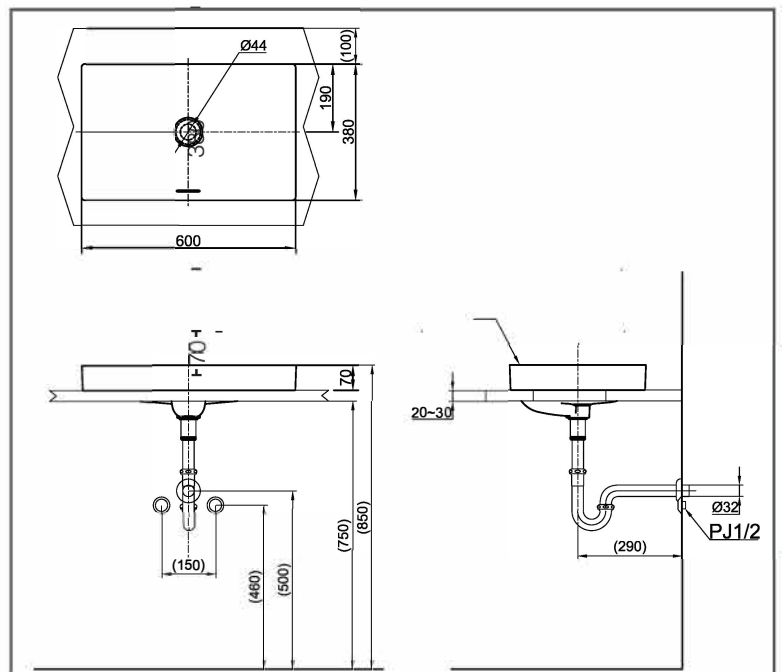

COLORS

White (Clean Matte)

LS916MTVE#CMW