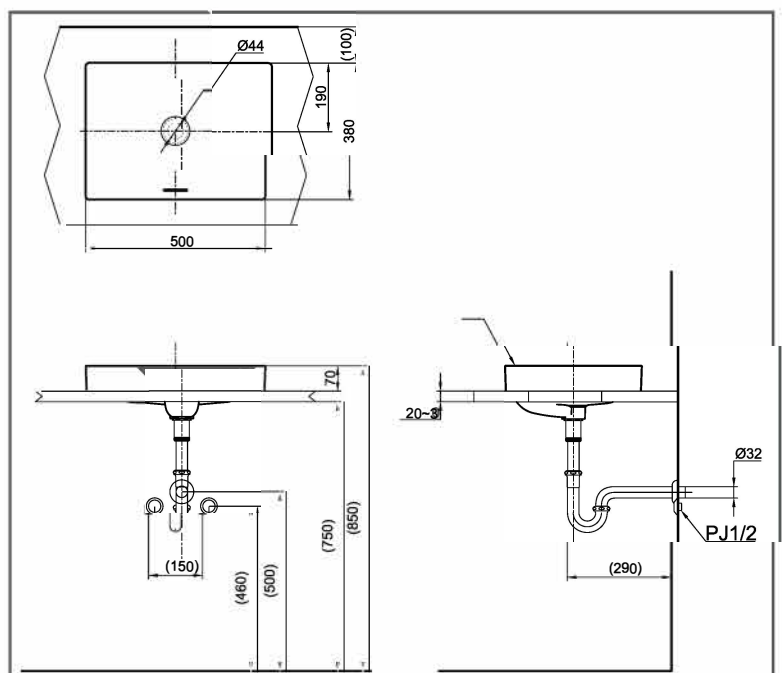

COLOURS

White (Clean Matte)

LS915MTVE#CMW