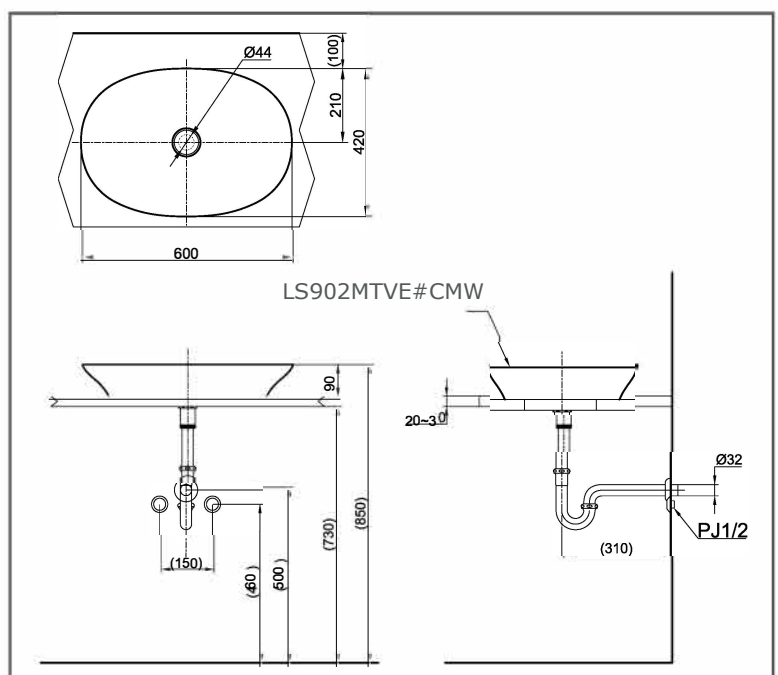

COLOURS

White (Clean Matte)

LS902MTVE#CMW