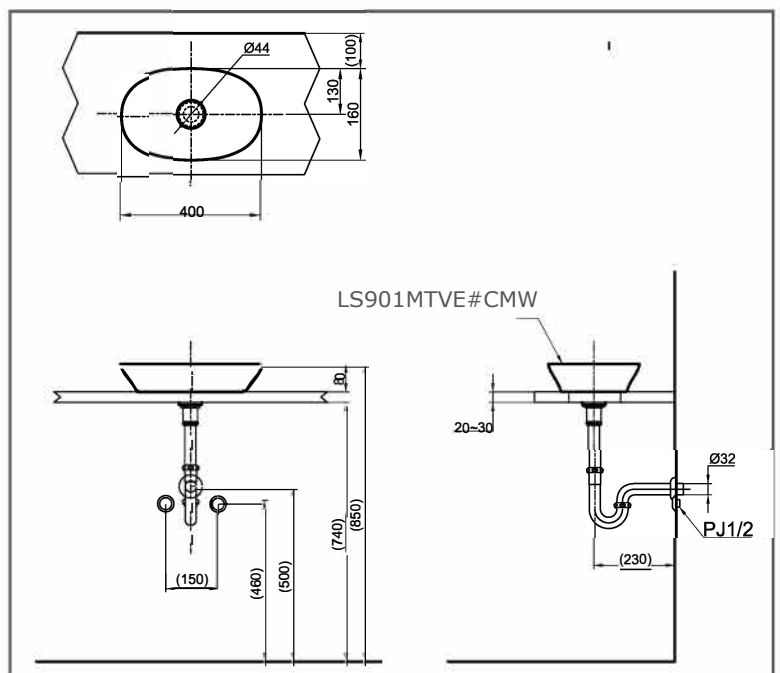

COLOURS

White (Clean Matte)

LS901MTVE#CMW