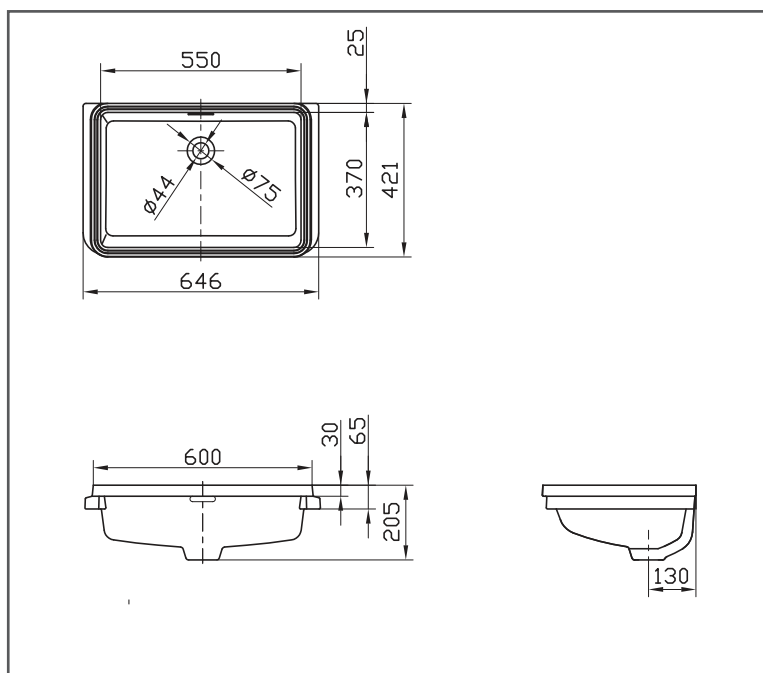

COLOURS

White

L620K#W