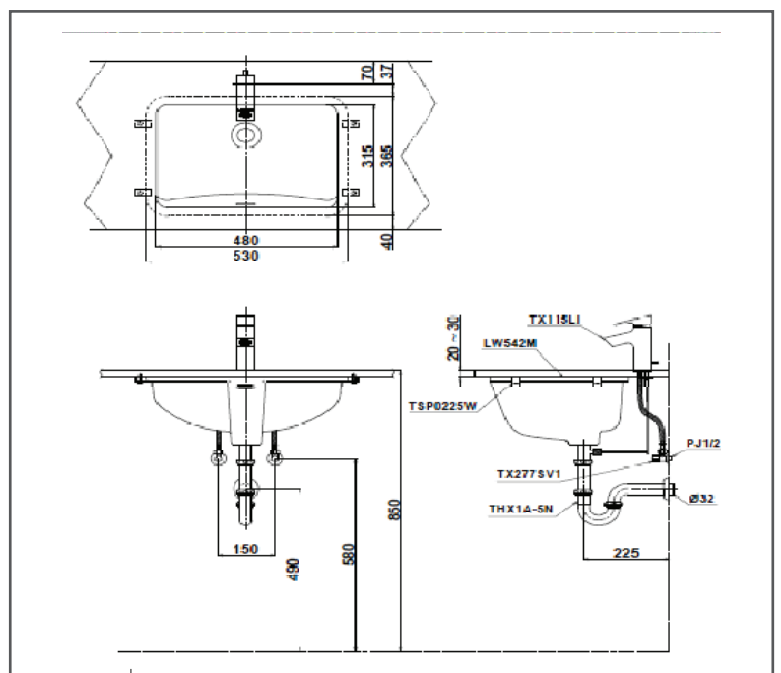

COLOURS

White

LW542MUNW1