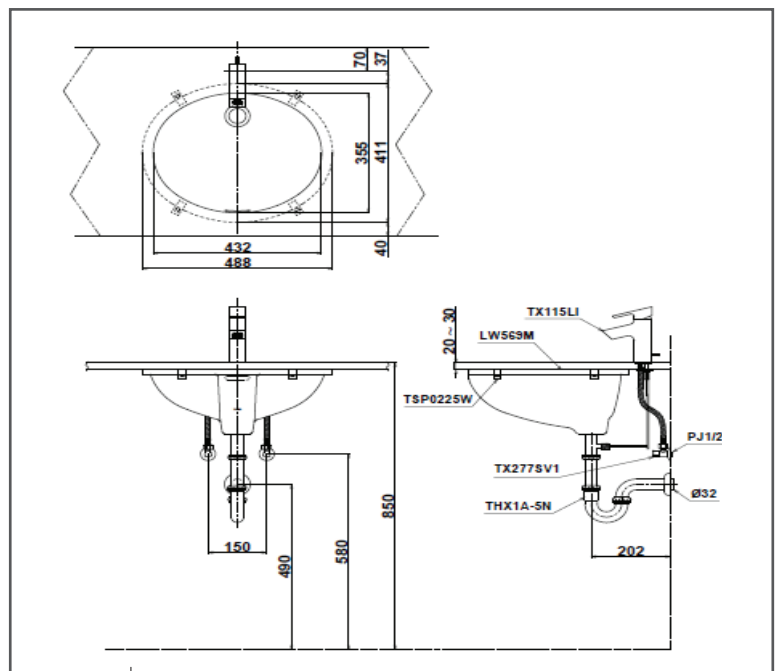

TOTO WASH BASIN

Under Counter Wash Basin

LW569M#NW1

FEATURES

- Simple, Elegant Styling

SPECIFICATIONS

- Size : 488W x 411D x 191H mm
- Material : Ceramic

PARTS DESCRIPTION

- LW569M#NW1 : Under Counter Wash Basin

COLOURS

White

LW569M#NW1

Please consult, TOTO representative for more details.

All rights reserved by TOTO including but not limited to Improve & Change of Product Design, Specs or Availability at any time without prior notice