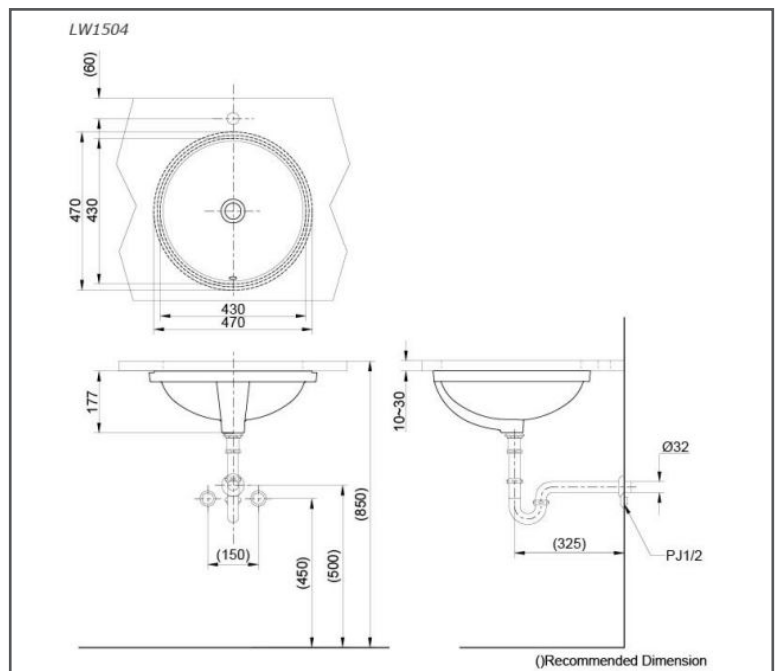

COLOURS

White

LW1504B#XW