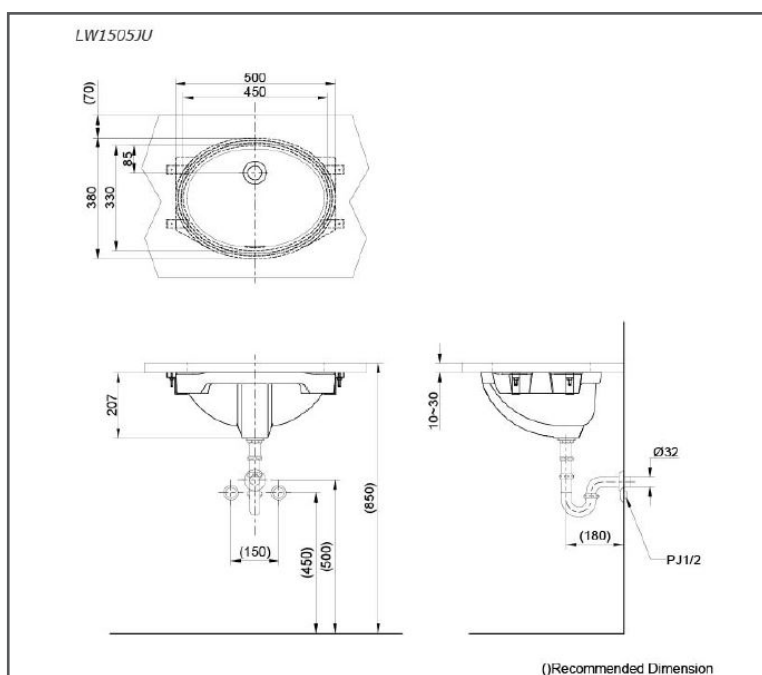

SPECIFICATIONS

- Size : 500W x 380D x 207H mm
- Material : Vitreous China

PARTS DESCRIPTION

- LW1505JU#W : Under Counter Wash Basin

COLOURS

White

LW1505JU#W

Please consult, TOTO representative for more details.