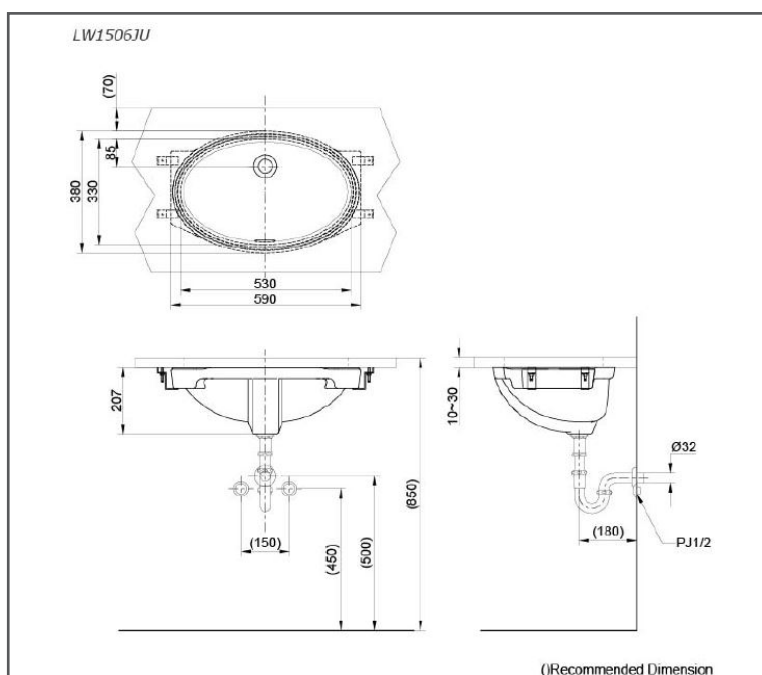

SPECIFICATIONS

- Size : 590W x 380D x 207H mm
- Material : Vitreous China

PARTS DESCRIPTION

- LW1506JU#W : Under Counter Wash Basin

COLOURS

White

LW1506JU#W

Please consult, TOTO representative for more details.