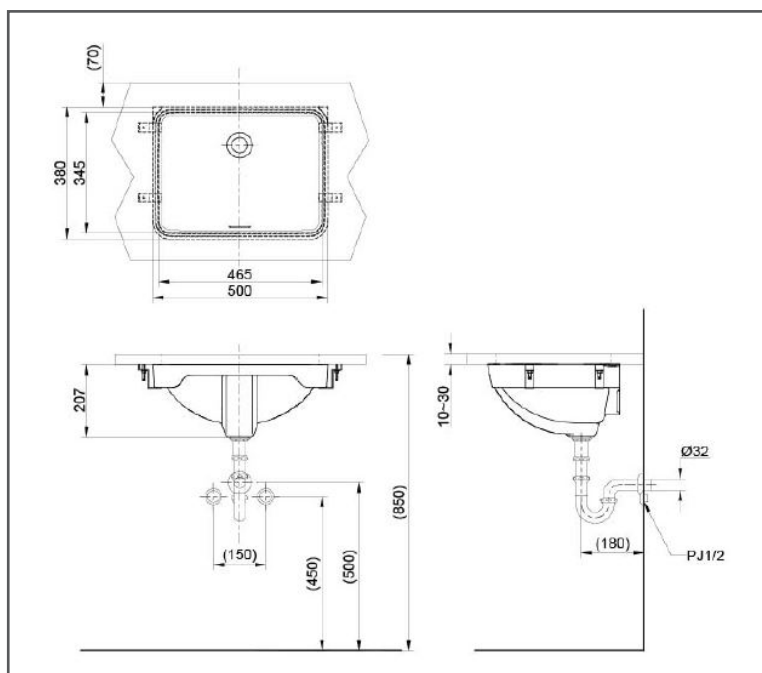

COLOURS

White

LW1535A#XW