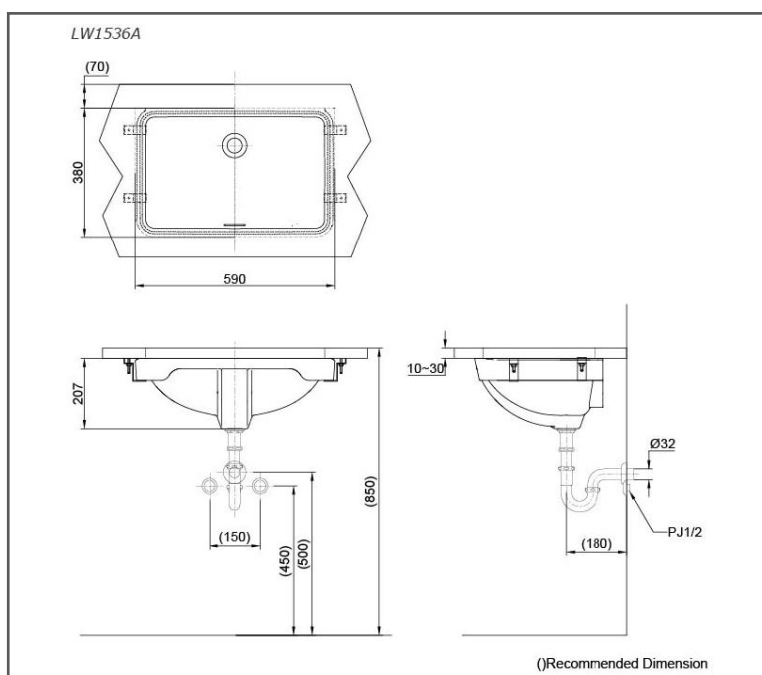

SPECIFICATIONS

- Size : 590W x 380D x 207H mm
- Material : Vitreous China

PARTS DESCRIPTION

- LW1536A#XW : Under Counter Wash Basin

COLOURS

White

LW1536A#XW

Please consult, TOTO representative for more details.