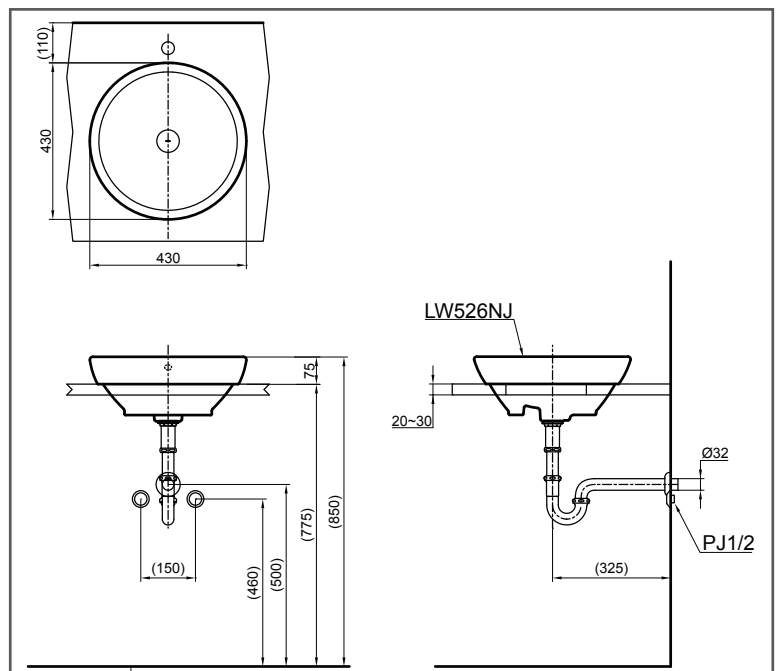

TOTO WASH BASIN

Self Rimming Wash Basin

LW526NJ#W

FEATURES

- Modern, Elegant Styling
- Rear Overflow

SPECIFICATIONS

- Size : 430W x 430D x 75H mm
- Material : Ceramic

PARTS DESCRIPTION

Faucet not included

- LW526NJ#W : Self Rimming Wash Basin

COLOURS

White

LW526NJ#W

Please consult, TOTO representative for more details.

All rights reserved by TOTO including but not limited to Improve & Change of Product Design, Specs or Availability at any time without prior notice