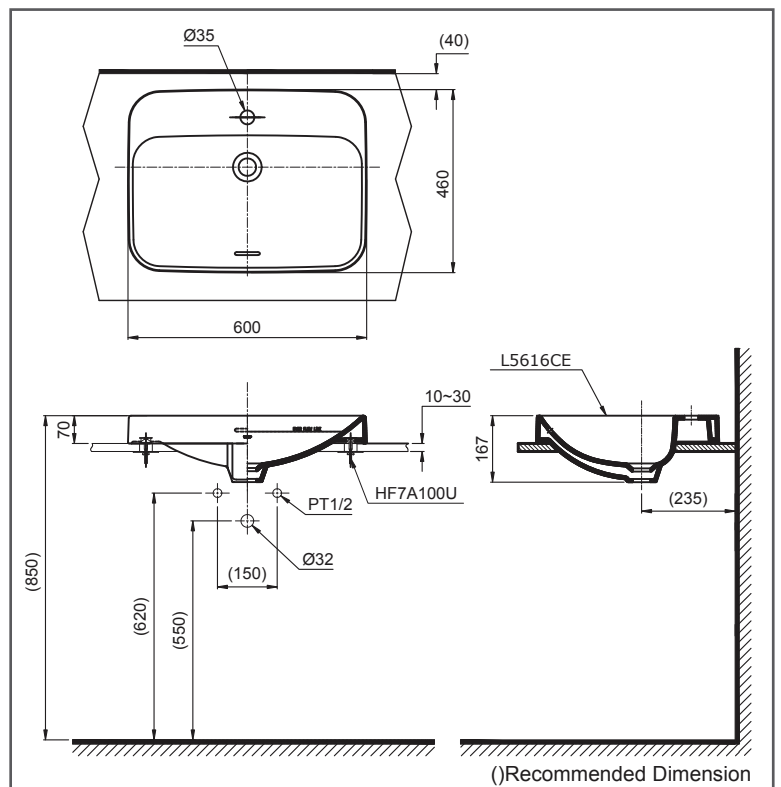

TOTO

WASH BASIN

Console Wash Basin

L5616CE#XW

FEATURES

- Rounded, sleek and stylish design console wash basin
- CEFIONTECT technology: super smooth, ion barrier glaze for a clean Wash Basin

SPECIFICATIONS

- Material : Ceramic
- Size : 600W x 460D x 70H mm

PARTS DESCRIPTION

- L5616CE#XW : Console Wash Basin

COLOURS

White

L5616CE#XW

Please consult, TOTO representative for more details.

All rights reserved by TOTO including but not limited to Improve & Change of Product Design, Specs or Availability at any time without prior notice