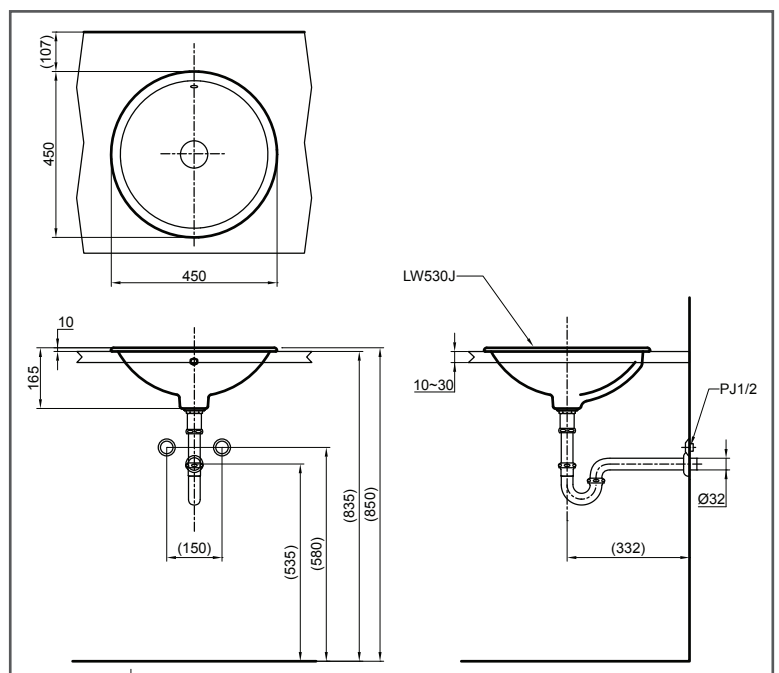

COLOURS

White

LW530J#W