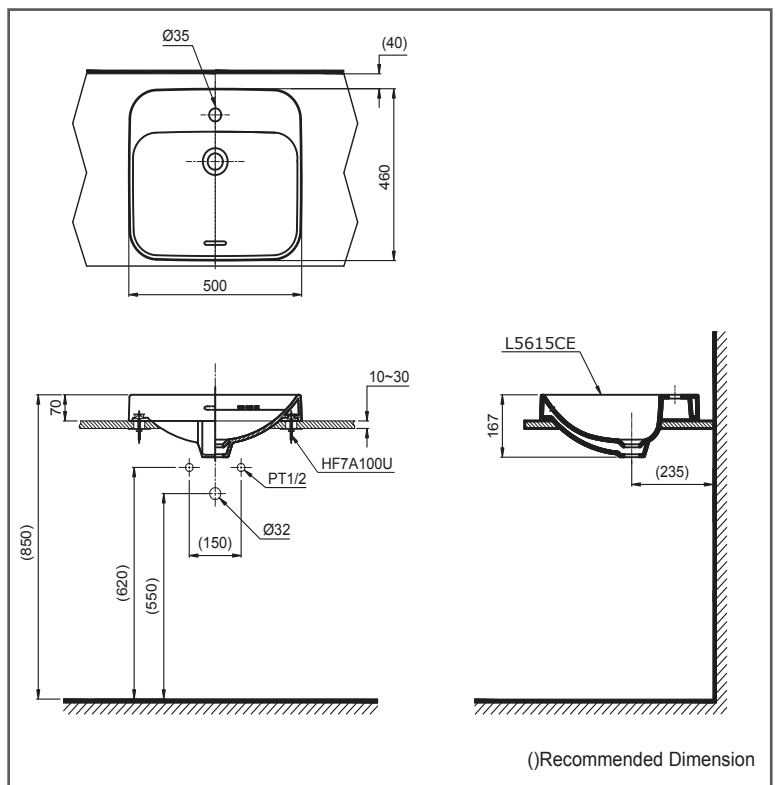

TOTO

WASH BASIN

Console Wash Basin

L5615CE#NW

FEATURES

- Rounded, sleek and stylish design console wash basin
- CEFIONTECT technology: super smooth, ion barrier glaze for a clean Wash Basin

SPECIFICATIONS

- Material : Ceramic
- Size : 500W x 460D x 70H mm

PARTS DESCRIPTION

- L5615CE#NW1 : Console Wash Basin

COLOURS

White

L5615CE#NW1

Please consult, TOTO representative for more details.

All rights reserved by TOTO including but not limited to Improve & Change of Product Design, Specs or Availability at any time without prior notice