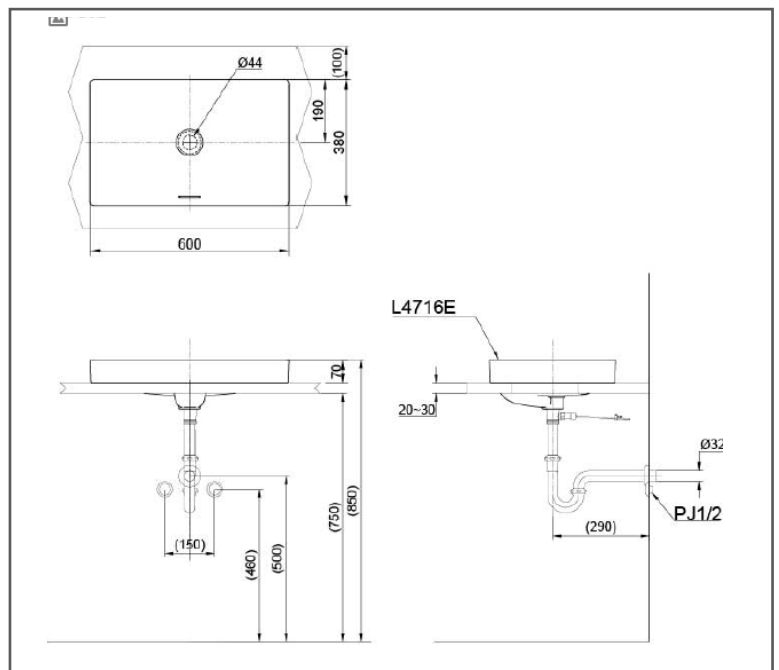

COLOURS

White

L4716RE#XW