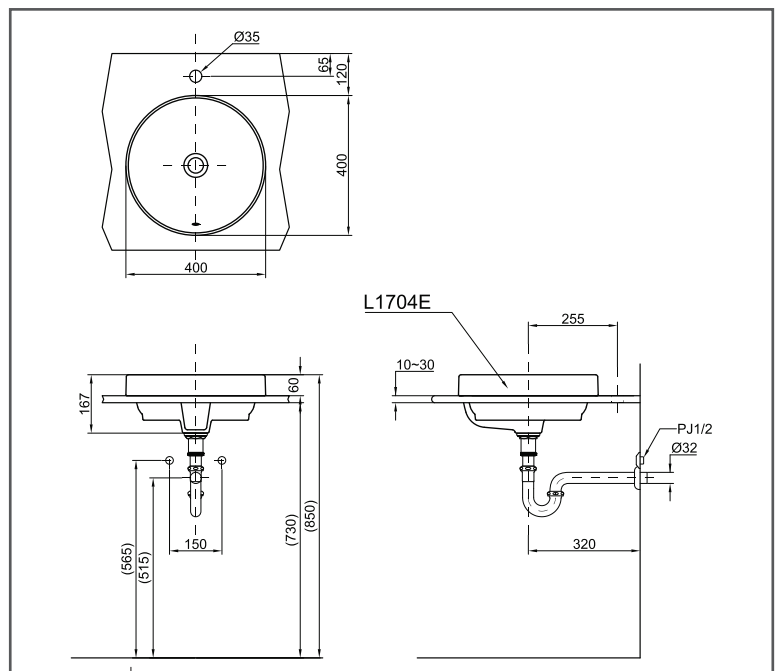

TOTO WASH BASIN

Self Rimming Wash Basin

LW1704B#XW

FEATURES

- Compact round appearance gives a feeling of elegance and exquisite
- CEFIONTECT technology: super smooth, ion barrier glazing for a clean wash basin
- Stylish, above counter design

SPECIFICATIONS

- Size : 400W x 400D x 60H mm
- Material : Ceramic

PARTS DESCRIPTION

Faucet not included

- LW1704B#XW : Self Rimming Wash Basin

COLOURS

White

LW1704B#XW