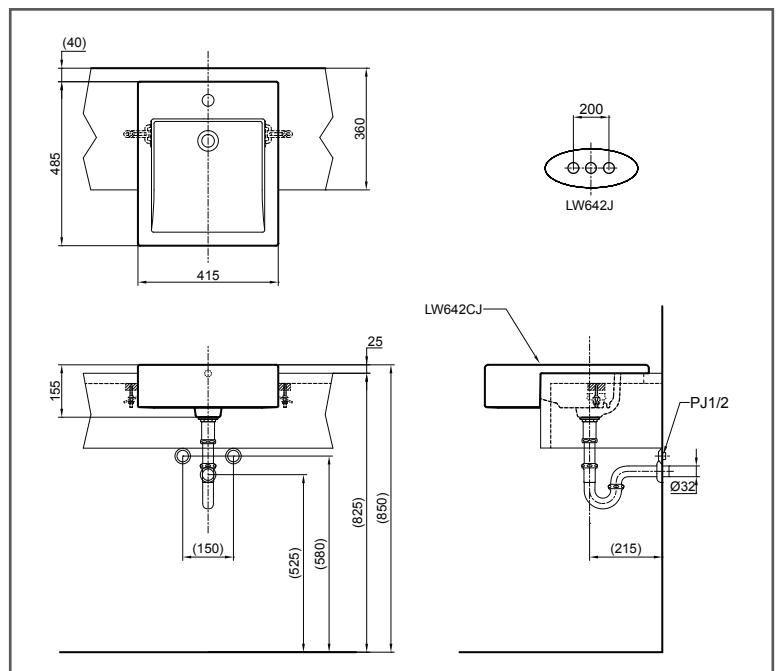

TOTO WASH BASIN

Semi Recessed Wash Basin

**LW642CJ#W/
LW642J#W**

FEATURES

- Simple, elegant styling
- Rear overflow

SPECIFICATIONS

- Size : 415W x 485D x 155H mm
- Material : Ceramic

PARTS DESCRIPTION

- LW642CJ#W : Semi Recessed Wash Basin (Single Tap Hole)
- LW642J#W : Semi Recessed Wash Basin (Three Tap Hole)

COLOURS

White

LW642CJ#W / LW642J#W

Please consult, TOTO representative for more details.

All rights reserved by TOTO including but not limited to Improve & Change of Product Design, Specs or Availability at any time without prior notice