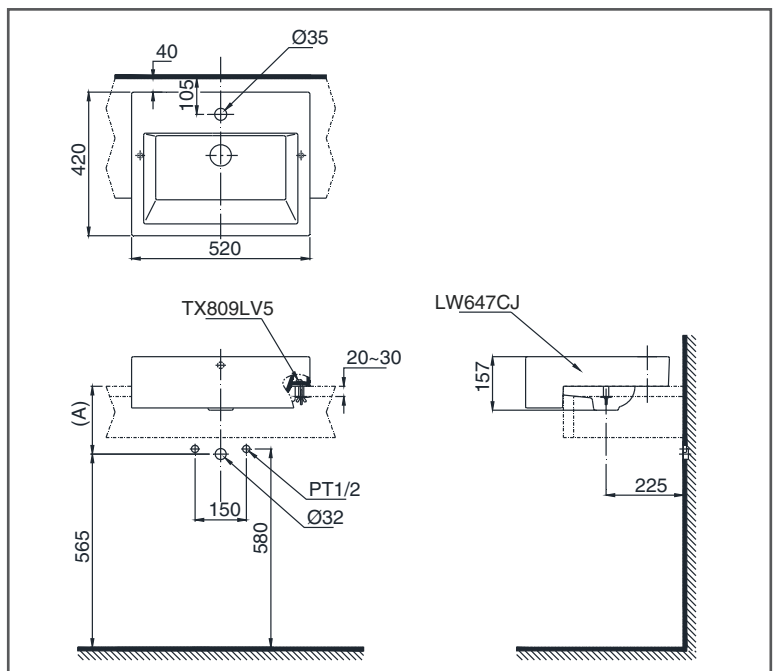

TOTO WASH BASIN

Semi Recessed Wash Basin

**LW647CJW/F#W/
LW647JW/F#W**

FEATURES

- Modern, elegant styling
- Rear overflow

SPECIFICATIONS

- Size : 520W x 420D x 157H mm
- Material : Ceramic

PARTS DESCRIPTION

Faucet & other Fittings not included

- LW647CJW/F#W : Semi Recessed Wash Basin (Single Tap Hole)
- LW647JW/F#W : Semi Recessed Wash Basin (Three Tap Hole)

COLOURS

White

LW647CJW/F#W
LW647JW/F#W

Please consult, TOTO representative for more details.