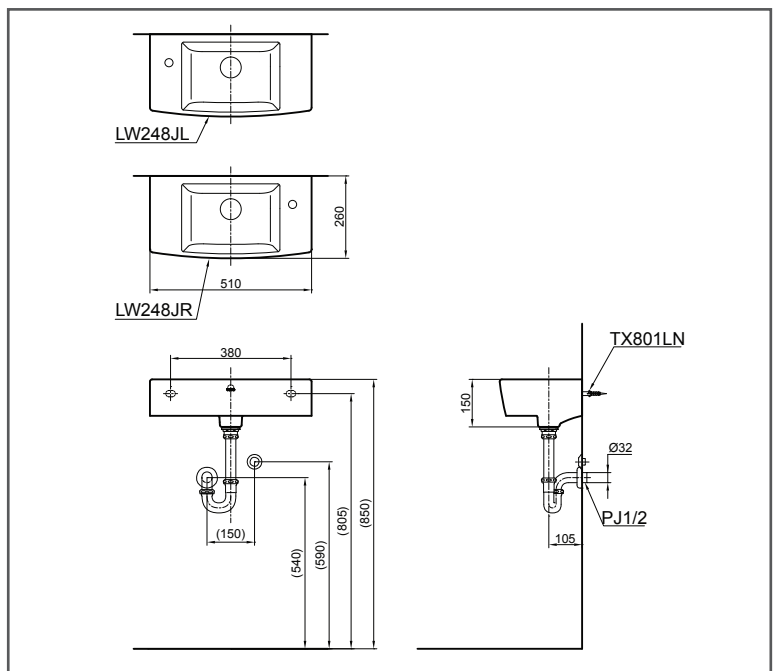

TOTO WASH BASIN

Wall Hung Wash Basin

**LW248JR#W/
LW248JL#W**

FEATURES

- Wall mounted design for space saving
- Modern and fashionable design and smooth lines
- Rear overflow

SPECIFICATIONS

- Size : 510W x 260D x 150H mm
- Material : Ceramic

PARTS DESCRIPTION

- LW248JR#W : Wall Hung Wash Basin (Right Tap Hole)
- LW248JL#W : Wall Hung Wash Basin (Left Tap Hole)

COLOURS

White

LW248JR#W / LW248JL#W

Please consult, TOTO representative for more details.