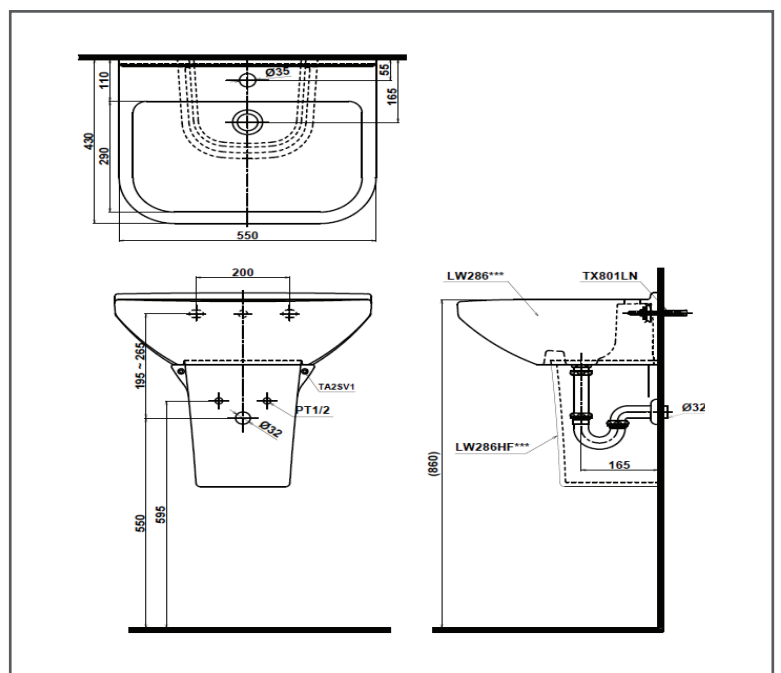

## SPECIFICATIONS

- Size : 550W x 430D x 512H mm
- Material : Ceramic

## PARTS DESCRIPTION

- LW286CM#NW1/ : Wall Hung Wash Basin
- LW286HFM#NW1 : Half Pedestal

## COLOURS

White

LW286CM#NW1/LW286HFM#NW1

Please consult, TOTO representative for more details.

All rights reserved by TOTO including but not limited to Improve & Change of Product Design, Specs or Availability at any time without prior notice