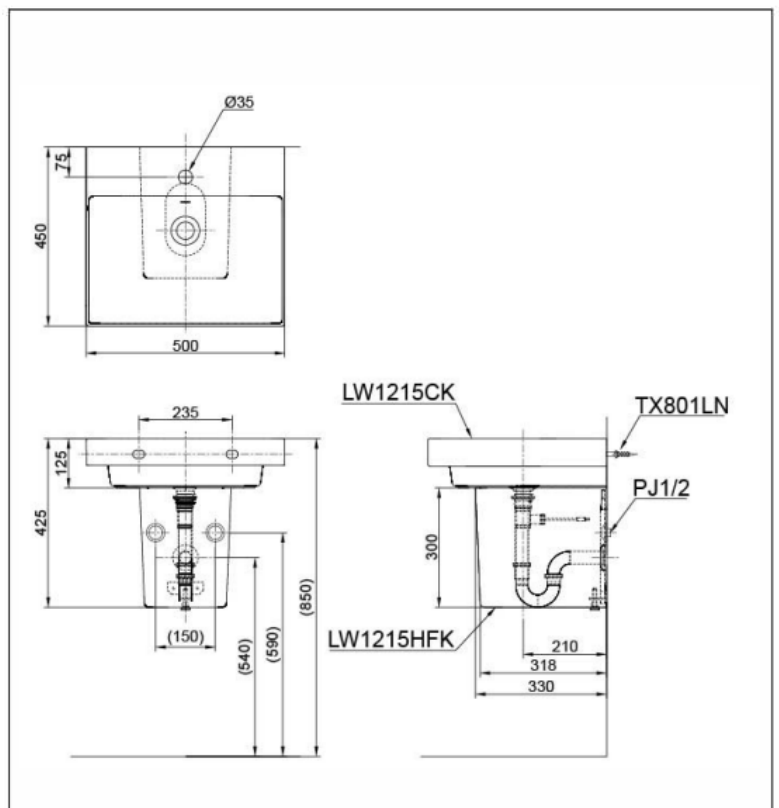

COLOURS

White

LW1215CKA#XW/LW1215HFKA#XW