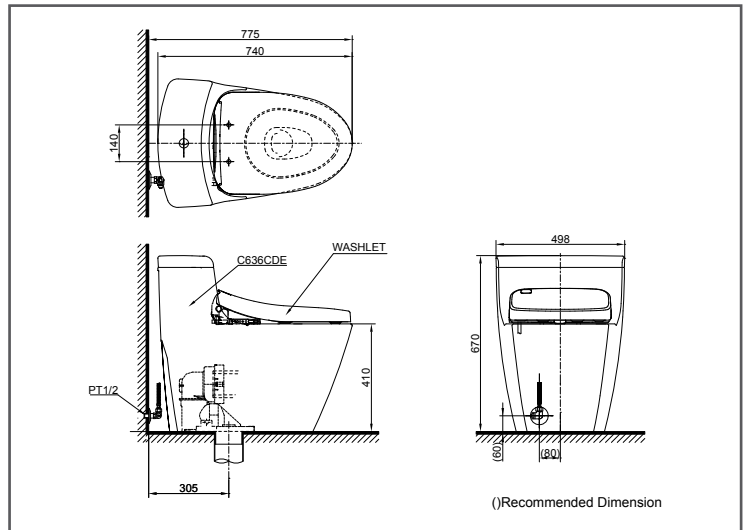

Please consult, TOTO representative for more details.

All rights reserved by TOTO including but not limited to Improve & Change of Product Design, Specs or Availability at any time without prior notice