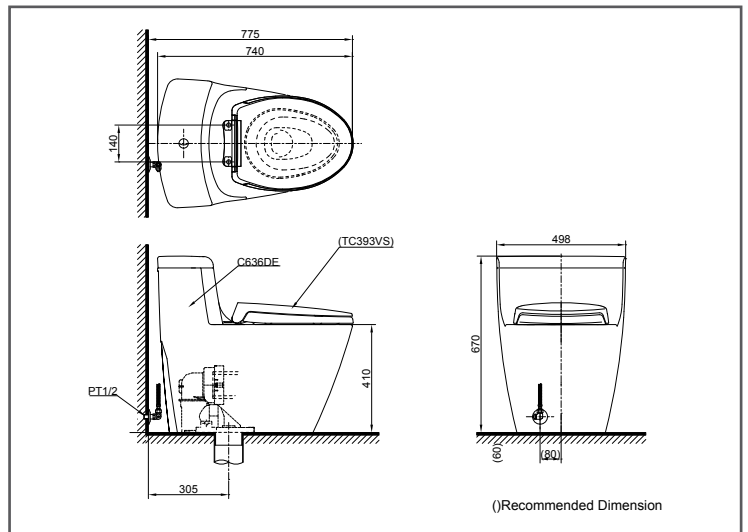

TOTO

TOILETS

One Piece Toilet

C636DE#XW / C636CDE#XW

FEATURES

- Unique sculpted design, high profile One-Piece Toilet
- CEFIONTECT technology: super smooth, ion barrier glazing for a clean toilet bowl
- TORNADO FLUSH for powerful flushing effect with less amount of water
- RIMLESS Design, seamless easy clean bowl design

SPECIFICATIONS

- Flush System : TORNADO FLUSH
- Water Use : 4.5L / 3L
- Rough-in : 305 mm
- Bowl Shape : Elongated
- Water Pressure : 0.25MPa~0.75MPa
- Size : 498W x 740D x 670H mm

PARTS DESCRIPTION

- C636DE#XW : Elongated One-Piece Toilet (S-Trap)
- C636CDE#XW : Elongated One-Piece Toilet (With hole water pipe & Power cord inside)
- TC389CVK : Duroplast Seat & Cover
- T53P100 : Floor Flange

COLOURS

- White (CEFIONTECT)

C636DE#XW

C636CDE#XW

Please consult, TOTO representative for more details.

All rights reserved by TOTO including but not limited to Improve & Change of Product Design, Specs or Availability at any time without prior notice