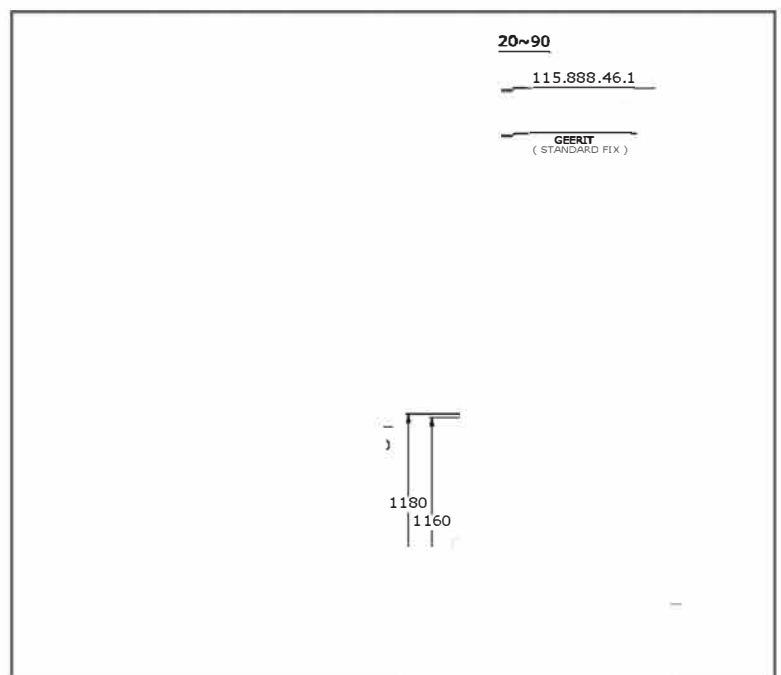

TOTO Toilet

RENESSE Wall Hung Toilet

CW512YR#W/ 7EE0007/
TC501CVK

FEATURES

- Stylish design for RENESSE Suite
- TORNADO FLUSH for powerful flushing effect with less amount of water
- Dual Flush System
- CEFIONTECT technology; super smooth ion barrier glazing for a clean Toilet bowl
- Wall hung type, easy cleaning

SPECIFICATIONS

- Flush System : TORNADO FLUSH
- Bowl Shape : Elongated
- Rough-In : 220m
- Size : 390W x 582D x 339H mm
- Water Use : 4.5/3L

PARTS DESCRIPTION

- CW512YR#W : Elongated Wall Hung Closet Bowl
- 7EE0007 : Metallic Cover
- TC501CVK : Soft Close Seat & Cover (Urea Resin)

COLOURS

White(#W)

CW 12 #W C 1C

Please consult, TOTO representative for more details.

All rights reserved by TOTO including but not limited to Improve & Change of Product Design, Specs or Availability at any time without prior notice