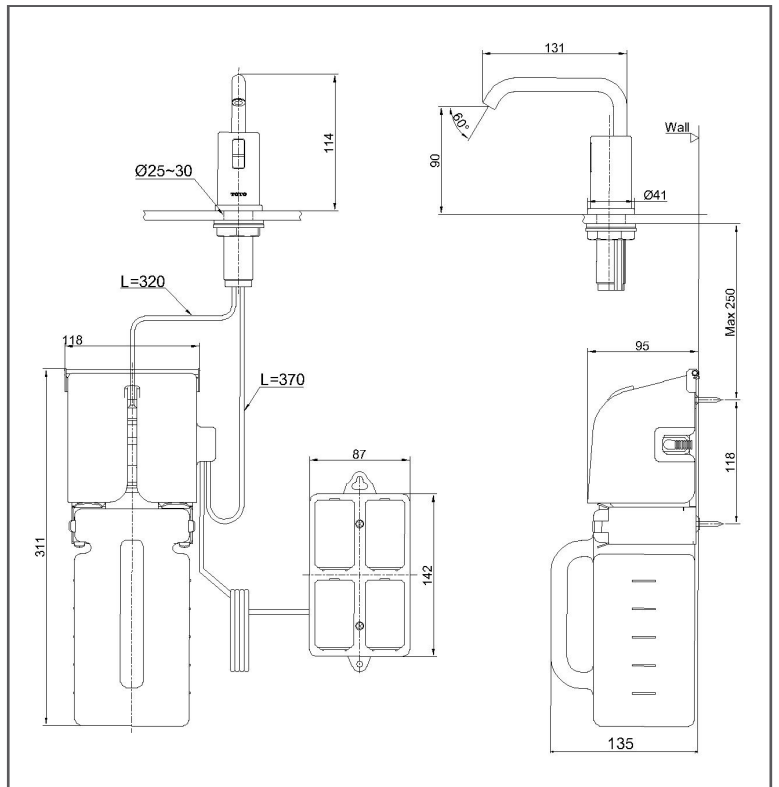

TOTO

TOUCHLESS SOAP DISPENSER

TOUCHLESS SOAP DISPENSER

DSE101KP

FEATURES

- Hands-free usage increase hygiene level
- Removable soap tank, convenient to refill soap at ease

SPECIFICATIONS

- Tank Capacity : 1500ml
- Finish : Nickel Chrome
- Size : 41W x 131D x 114H mm

PARTS DESCRIPTION

- DSE101KP : DC type: 4 x D1.5V Battery

DSE101KP

Please consult, TOTO representative for more details.

All rights reserved by TOTO including but not limited to Improve & Change of Product Design, Specs or Availability at any time without prior notice