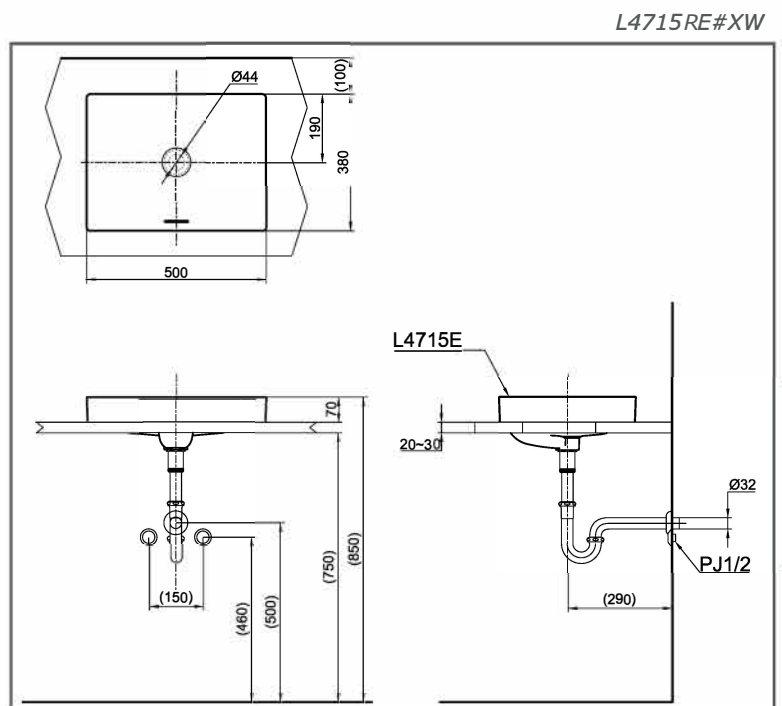

Please consult, TOTO representative for more details.

All rights reserved by TOTO including but not limited to Improve & Change of Product Design, Specs or Availability at any time without prior notice